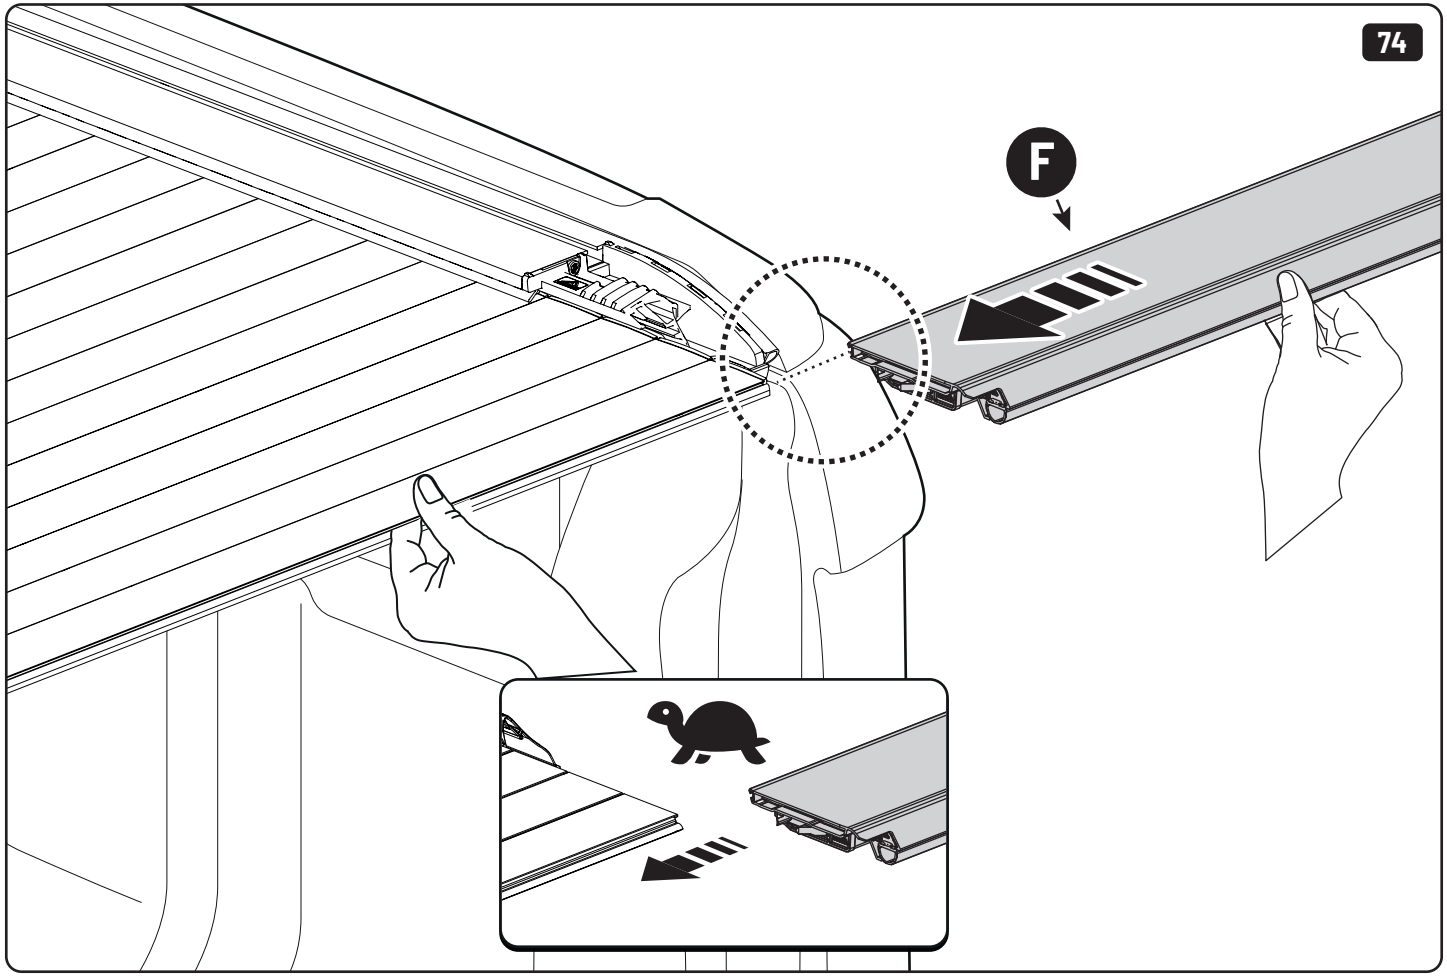

 Reset

88

89

<b>Steps</b>	<b>Page</b>	<b>Done by</b>
Mounting rubber cross	6	
Mounting gliding rail in canister	12	
Holes for drain	20	
Width + Cross measurement	37-38	
Tightening bolts	37-38	
Mounting drain	47-48	