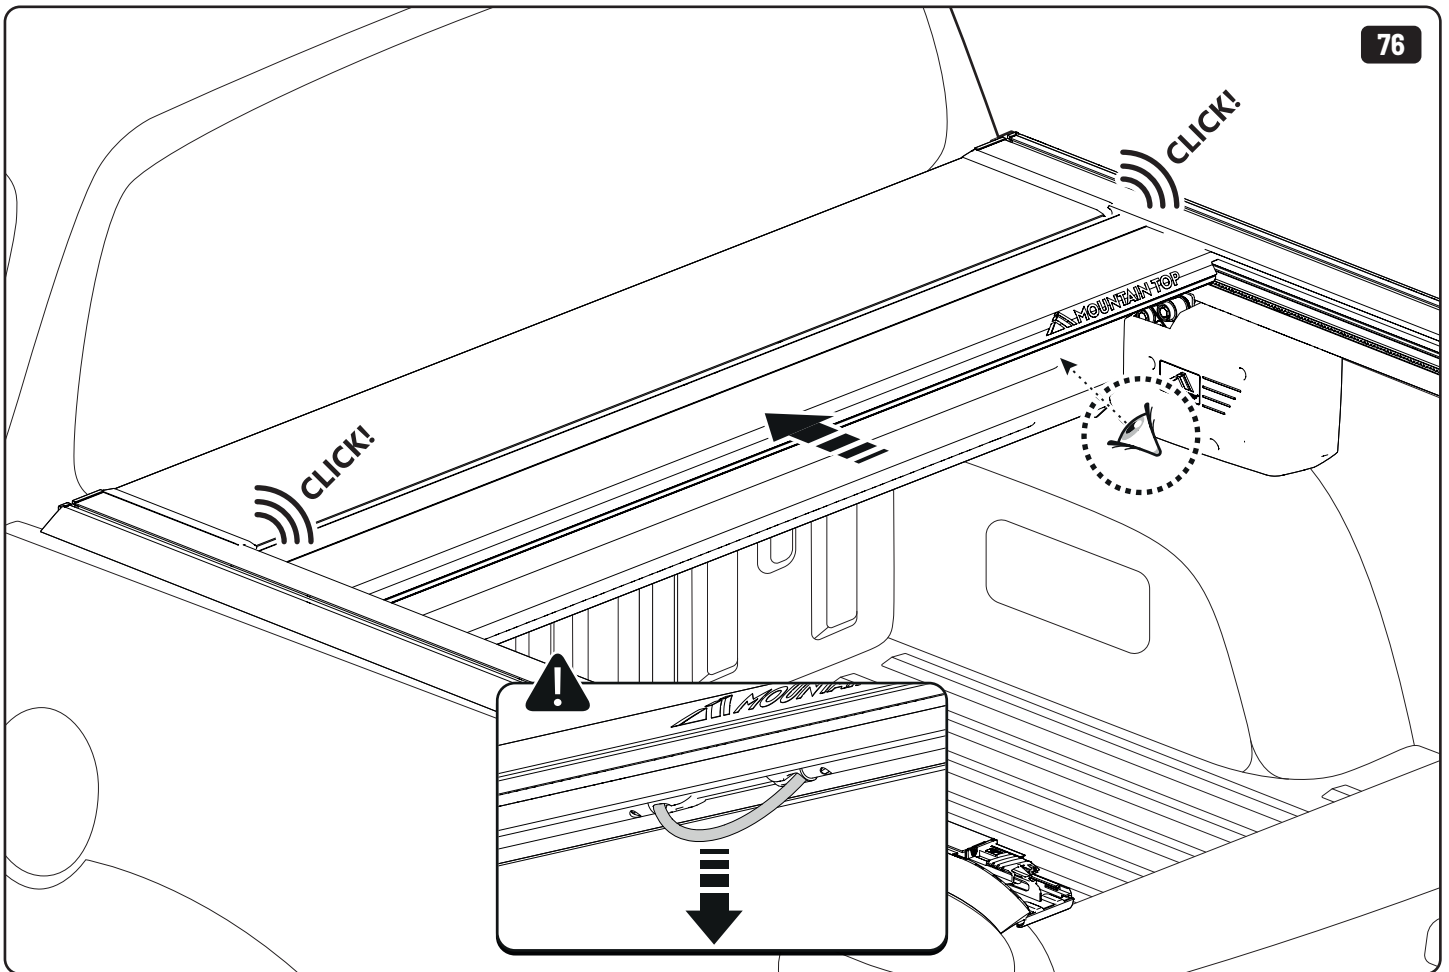

 Reset

88

89

<b>Steps</b>	<b>Page</b>	<b>Done by</b>
Mounting rubber cross	6	
Mounting gliding rail in canister	12	
Holes for drain	20	
Width + Cross measurement	37-38	
Tightening bolts	37-38	
Mounting drain	47-48	