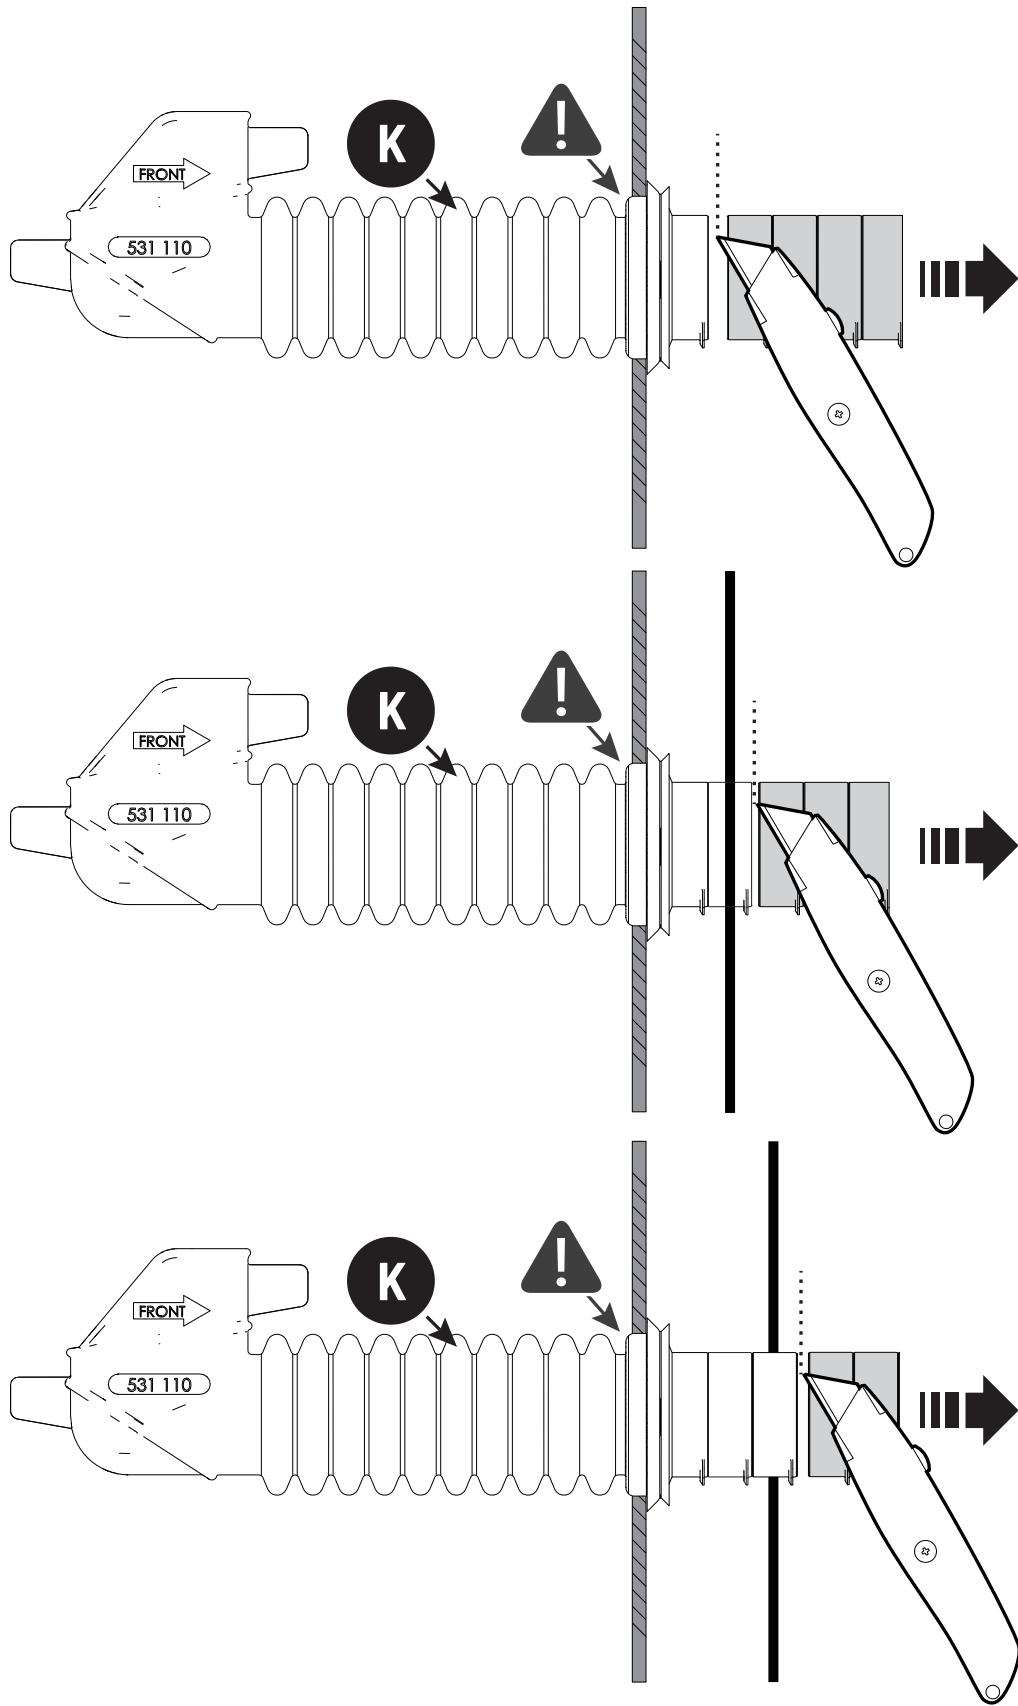

**12**

 **T30 4,8Nm**

**13**

Ø 3,5mm

Ø 18mm

Ø3,5mm

Ø18mm

T20

Ø 3,5mm

T20 4Nm

Ø 3,5mm

T20 4Nm

**Only to be installed by authorized personell**

54

150mm

X

Y

!

✓

1

2

3

x2

↔  ↔     10mm    10Nm

 Reset

88

89

<b>Steps</b>	<b>Page</b>	<b>Done by</b>
Mounting rubber cross	6	
Mounting gliding rail in canister	12	
Holes for drain	20	
Width + Cross measurement	37-38	
Tightening bolts	37-38	
Mounting drain	47-48	