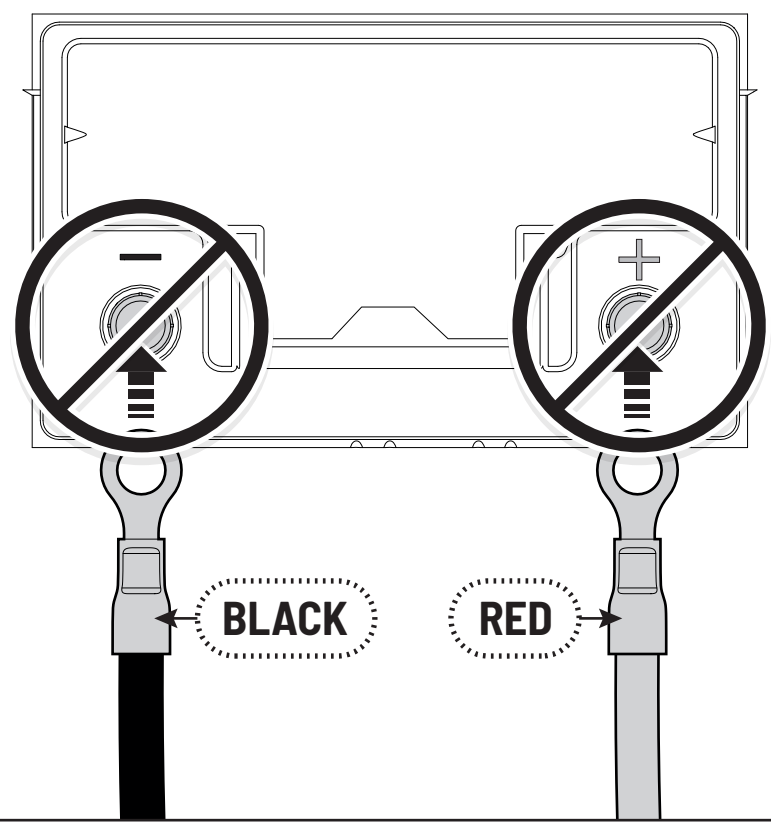

Ø 3,5mm

T20 4Nm

Ø 3,5mm

T20 4Nm

**Only to be installed by authorized personell**

54

150mm

X